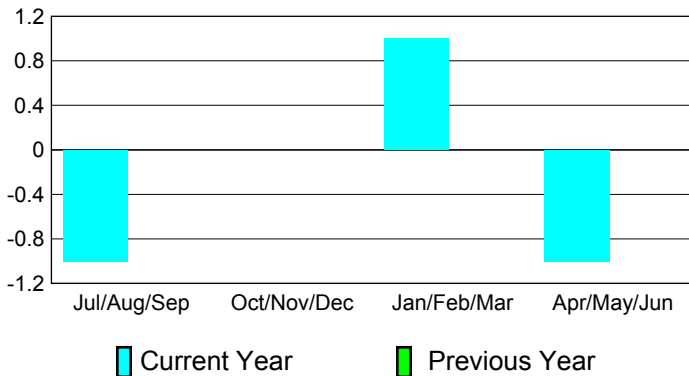

2010-2011 GMT Reports for District (or Undistricted) **District O 3**

GMT: **Mr. Pedro Mario Marrello**

Location: **ARGENTINA**

GMT CA: **3**

CLUBS

Club Results
2010-2011

Clubs
2009-2010

Month	New Club Goal	Actual New Clubs	Actual Dropped Clubs	Gain/Loss of Clubs	Gain/Loss of Clubs
Jul/Aug/Sep	1	0	-1	-1	0
Oct/Nov/Dec	0	0	0	0	0
Jan/Feb/Mar	0	1	0	1	0
Apr/May/June	0	0	-1	-1	0
Totals	1	1	-2	-1	0

Club Results 2010-2011

Goal, New, Dropped, Gain/Loss

Comparison of Club Gain/Loss

Current Year Compared to the Previous Year

YTD Status Quo Clubs 2010-2011

Status Quo Clubs Compared to Status Quo Members

MEMBERSHIP

Membership Results
2010-2011

Membership
2009-2010

Month	Net Memb Goal	Actual New Memb	Actual Dropped Memb	Gain/Loss of Memb	Gain/Loss of Memb
Jul/Aug/Sep	50	19	-42	-23	-13
Oct/Nov/Dec	20	29	-19	10	25
Jan/Feb/Mar	0	33	-11	22	-8
Apr/May/June	0	23	-32	-9	0
Totals	70	104	-104	0	4

Membership Results 2010-2011

Goal, New, Dropped, Gain/Loss

Comparison of Membership Gain/Loss

Current Year Compared to the Previous Year

Gender Comparison 2010-2011

Jul/Aug/Sep

Oct/Nov/Dec

Jan/Feb/Mar

Apr/May/June

Male

Female