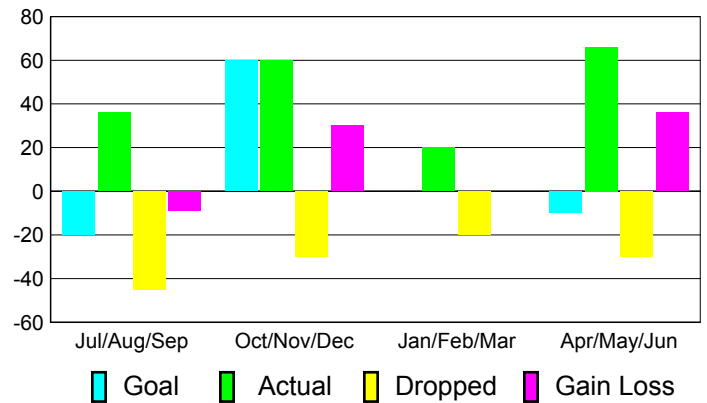

Membership Results 2010-2011

Goal, New, Dropped, Gain/Loss

Comparison of Membership Gain/Loss

Current Year Compared to the Previous Year