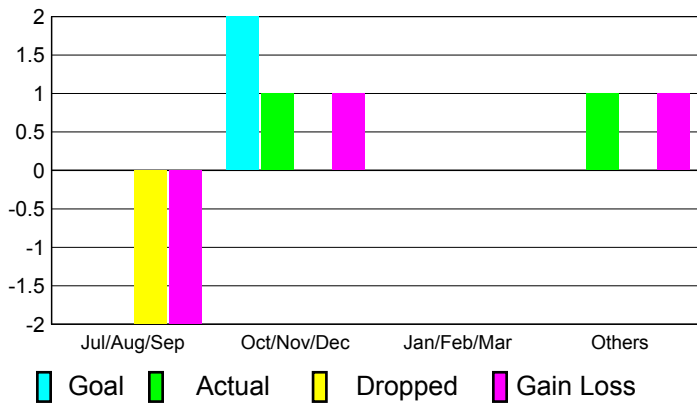

2010-2011 GMT Reports for District (or Undistricted) **District O 4**

GMT: **Mr. Pedro Mario Marrello**

Location: **ARGENTINA**

GMT CA: **3**

CLUBS

Club Results
2010-2011

Clubs
2009-2010

Month	New Club Goal	Actual New Clubs	Actual Dropped Clubs	Gain/Loss of Clubs	Gain/Loss of Clubs
Jul/Aug/Sep	0	0	-2	-2	0
Oct/Nov/Dec	2	1	0	1	0
Jan/Feb/Mar	0	0	0	0	0
Apr/May/June	0	1	0	1	-1
Totals	2	2	-2	0	-1

Club Results 2010-2011

Goal, New, Dropped, Gain/Loss

Comparison of Club Gain/Loss

Current Year Compared to the Previous Year