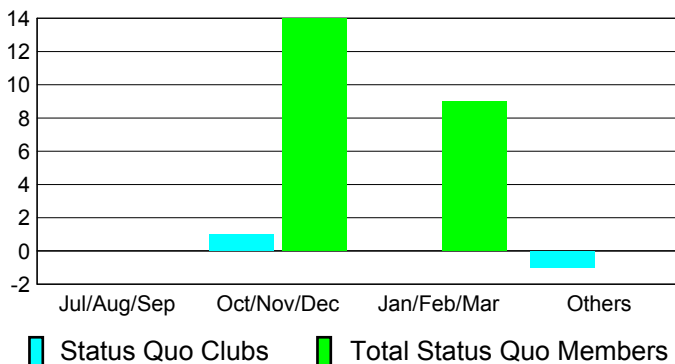

### YTD Status Quo Clubs 2010-2011

Status Quo Clubs Compared to Status Quo Members