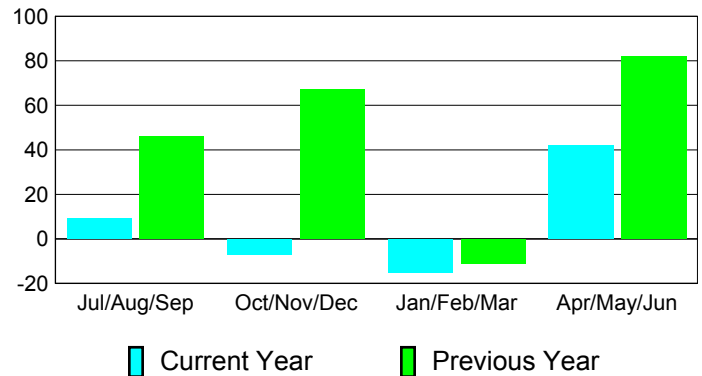

Gender Comparison 2010-2011

Jul/Aug/Sep

Oct/Nov/Dec

Jan/Feb/Mar

Apr/May/June

Male

Female