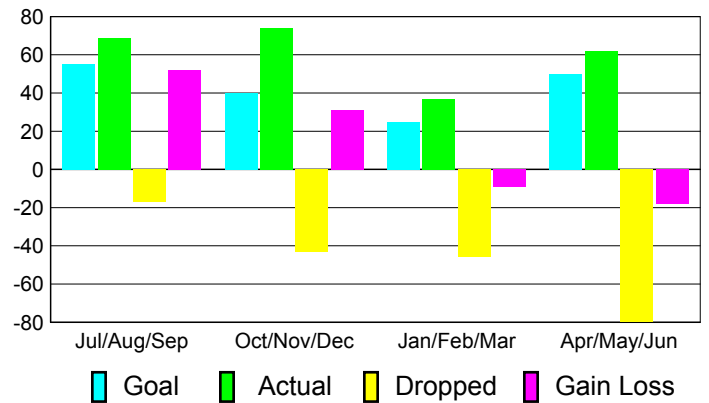

Membership Results 2010-2011

Goal, New, Dropped, Gain/Loss

Comparison of Membership Gain/Loss

Current Year Compared to the Previous Year