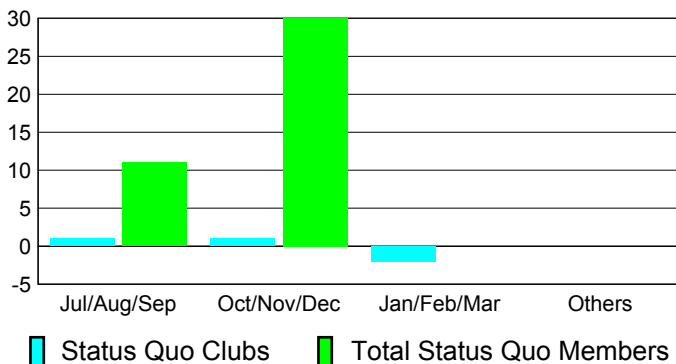

### YTD Status Quo Clubs 2010-2011

Status Quo Clubs Compared to Status Quo Members