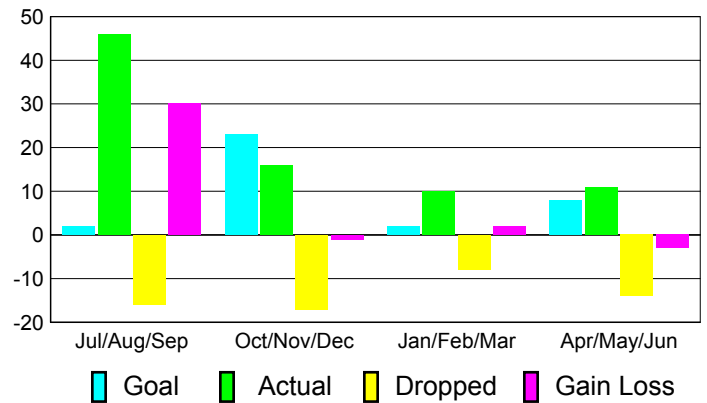

Membership Results 2010-2011

Goal, New, Dropped, Gain/Loss

Comparison of Membership Gain/Loss

Current Year Compared to the Previous Year