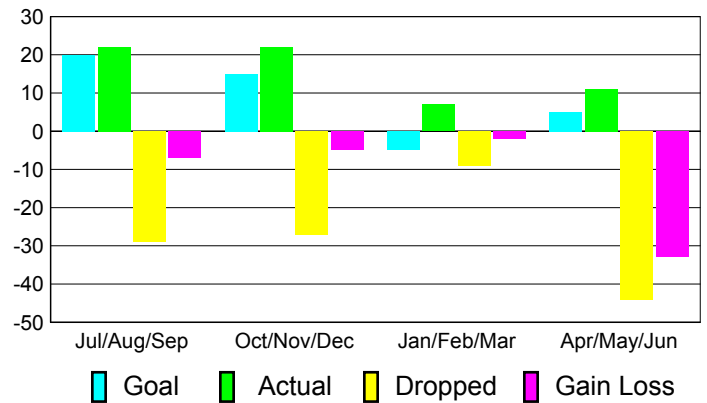

Membership Results 2010-2011

Goal, New, Dropped, Gain/Loss

Comparison of Membership Gain/Loss

Current Year Compared to the Previous Year