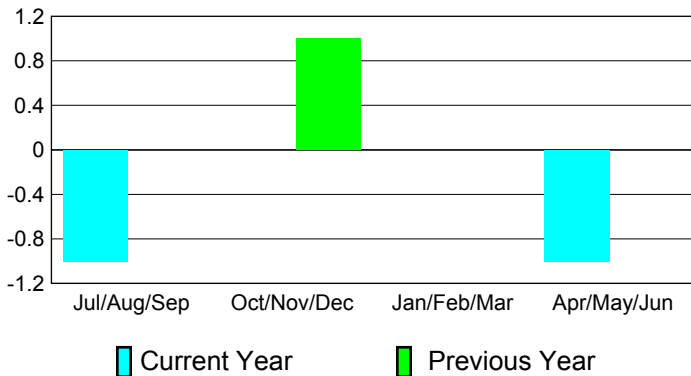

2010-2011 GMT Reports for District (or Undistricted) **District J 3**

GMT: Mr. Pedro Mario Marrello

Location: URUGUAY

GMT CA: 3

CLUBS

Club Results
2010-2011

Clubs
2009-2010

Month	New Club Goal	Actual New Clubs	Actual Dropped Clubs	Gain/Loss of Clubs	Gain/Loss of Clubs
Jul/Aug/Sep	0	0	-1	-1	0
Oct/Nov/Dec	0	0	0	0	1
Jan/Feb/Mar	0	0	0	0	0
Apr/May/June	0	0	-1	-1	0
Totals	0	0	-2	-2	1

Club Results 2010-2011

Goal, New, Dropped, Gain/Loss

Comparison of Club Gain/Loss

Current Year Compared to the Previous Year

YTD Status Quo Clubs 2010-2011

Status Quo Clubs Compared to Status Quo Members

MEMBERSHIP

Membership Results
2010-2011

Membership
2009-2010

Month	Net Memb Goal	Actual New Memb	Actual Dropped Memb	Gain/Loss of Memb	Gain/Loss of Memb
Jul/Aug/Sep	20	22	-29	-7	22
Oct/Nov/Dec	15	22	-27	-5	38
Jan/Feb/Mar	-5	7	-9	-2	-2
Apr/May/June	5	11	-44	-33	-35
Totals	35	62	-109	-47	23

Membership Results 2010-2011

Goal, New, Dropped, Gain/Loss

Comparison of Membership Gain/Loss

Current Year Compared to the Previous Year

Gender Comparison 2010-2011

Jul/Aug/Sep

Oct/Nov/Dec

Jan/Feb/Mar

Apr/May/June

Male

Female