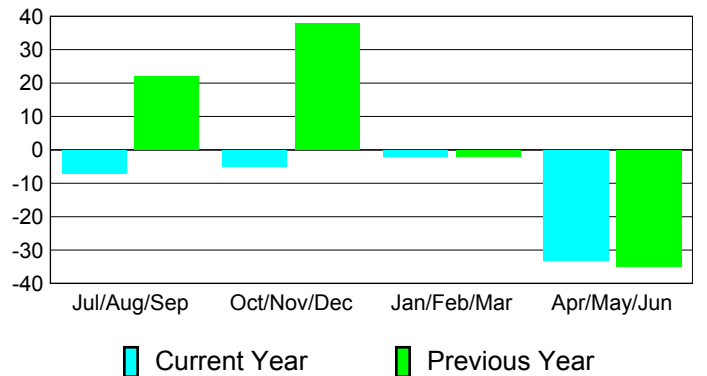

Gender Comparison 2010-2011

Jul/Aug/Sep

Oct/Nov/Dec

Jan/Feb/Mar

Apr/May/June

Male

Female