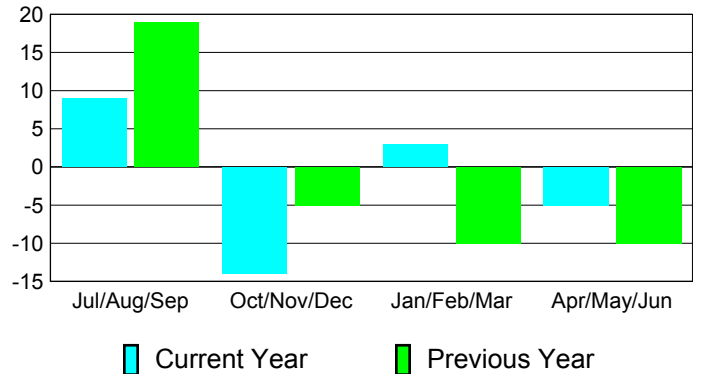

Gender Comparison 2010-2011

Jul/Aug/Sep

Oct/Nov/Dec

Jan/Feb/Mar

Apr/May/Jun

Male

Female