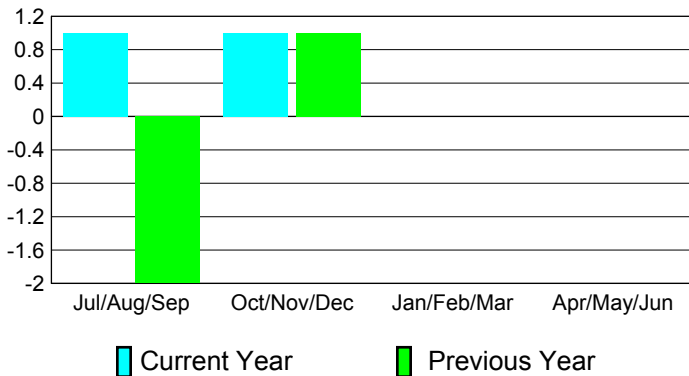

2010-2011 GMT Reports for District (or Undistricted) **District S 2**

GMT: Mr. Pedro Mario Marrello

Location: BOLIVIA

GMT CA: 3

CLUBS

Club Results 2010-2011

Clubs 2009-2010

Month	New Club Goal	Actual New Clubs	Actual Dropped Clubs	Gain/Loss of Clubs	Gain/Loss of Clubs
Jul/Aug/Sep	2	1	0	1	-2
Oct/Nov/Dec	1	2	-1	1	1
Jan/Feb/Mar	1	0	0	0	0
Apr/May/June	1	1	-1	0	0
Totals	5	4	-2	2	-1

Club Results 2010-2011

Goal, New, Dropped, Gain/Loss

Comparison of Club Gain/Loss

Current Year Compared to the Previous Year

YTD Status Quo Clubs 2010-2011

Status Quo Clubs Compared to Status Quo Members

MEMBERSHIP

Membership Results 2010-2011

Membership 2009-2010

Month	Net Memb Goal	Actual New Memb	Actual Dropped Memb	Gain/Loss of Memb	Gain/Loss of Memb
Jul/Aug/Sep	55	69	-17	52	-27
Oct/Nov/Dec	40	74	-43	31	14
Jan/Feb/Mar	25	37	-46	-9	-2
Apr/May/June	50	62	-80	-18	-8
Totals	170	242	-186	56	-23

Membership Results 2010-2011

Goal, New, Dropped, Gain/Loss

Comparison of Membership Gain/Loss

Current Year Compared to the Previous Year

Gender Comparison 2010-2011

Male

Female