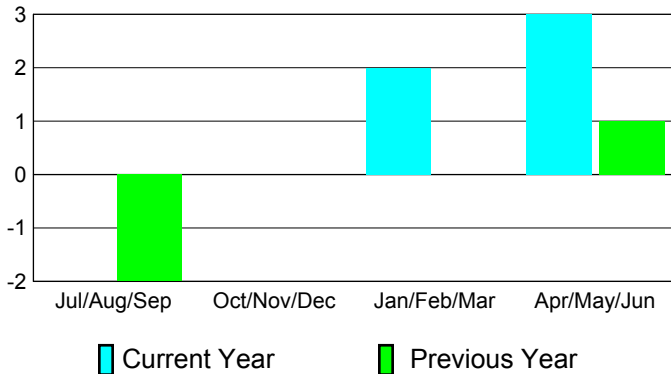

2010-2011 GMT Reports for District (or Undistricted) **District M 1**

GMT: Mr. Pedro Mario Marrello

Location: PARAGUAY

GMT CA: 3

CLUBS

Club Results 2010-2011

Clubs 2009-2010

Month	New Club Goal	Actual New Clubs	Actual Dropped Clubs	Gain/Loss of Clubs	Gain/Loss of Clubs
Jul/Aug/Sep	1	0	0	0	-2
Oct/Nov/Dec	2	1	-1	0	0
Jan/Feb/Mar	1	2	0	2	0
Apr/May/Jun	2	4	-1	3	1
Totals	6	7	-2	5	-1

Club Results 2010-2011

Goal, New, Dropped, Gain/Loss

Comparison of Club Gain/Loss

Current Year Compared to the Previous Year

YTD Status Quo Clubs 2010-2011

Status Quo Clubs Compared to Status Quo Members

MEMBERSHIP

Membership Results 2010-2011

Membership 2009-2010

Month	Net Memb Goal	Actual New Memb	Actual Dropped Memb	Gain/Loss of Memb	Gain/Loss of Memb
Jul/Aug/Sep	30	43	-22	21	-48
Oct/Nov/Dec	85	59	-45	14	-9
Jan/Feb/Mar	45	106	-6	100	15
Apr/May/Jun	70	212	-28	184	-10
Totals	230	420	-101	319	-52

Membership Results 2010-2011

Goal, New, Dropped, Gain/Loss

Comparison of Membership Gain/Loss

Current Year Compared to the Previous Year

Gender Comparison 2010-2011

Jul/Aug/Sep

Oct/Nov/Dec

Jan/Feb/Mar

Apr/May/Jun

Male

Female