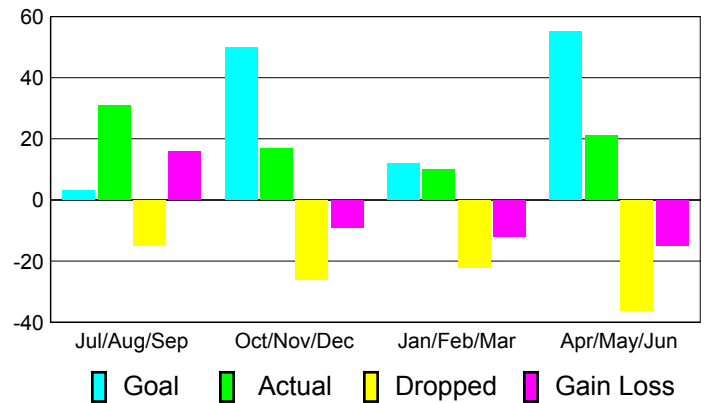

Membership Results 2010-2011

Goal, New, Dropped, Gain/Loss

Comparison of Membership Gain/Loss

Current Year Compared to the Previous Year