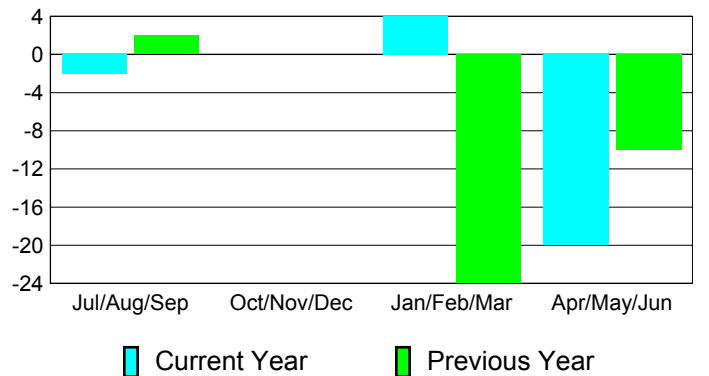

Gender Comparison 2010-2011

Jul/Aug/Sep

Oct/Nov/Dec

Jan/Feb/Mar

Apr/May/June

Male

Female