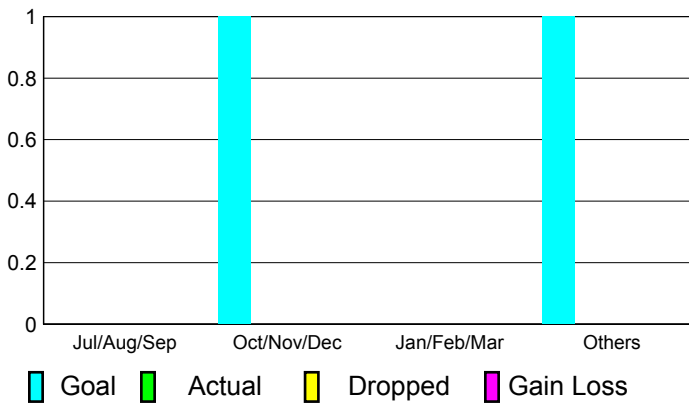

2010-2011 GMT Reports for District (or Undistricted) **District S 1**

GMT: Mr. Pedro Mario Marrello

Location: BOLIVIA

GMT CA: 3

CLUBS

**Club Results
2010-2011**

**Clubs
2009-2010**

Month	New Club Goal	Actual New Clubs	Actual Dropped Clubs	Gain/Loss of Clubs	Gain/Loss of Clubs
Jul/Aug/Sep	0	0	0	0	1
Oct/Nov/Dec	1	0	0	0	0
Jan/Feb/Mar	0	0	0	0	0
Apr/May/June	1	0	0	0	0
Totals	2	0	0	0	1

Club Results 2010-2011

Goal, New, Dropped, Gain/Loss

Comparison of Club Gain/Loss

Current Year Compared to the Previous Year