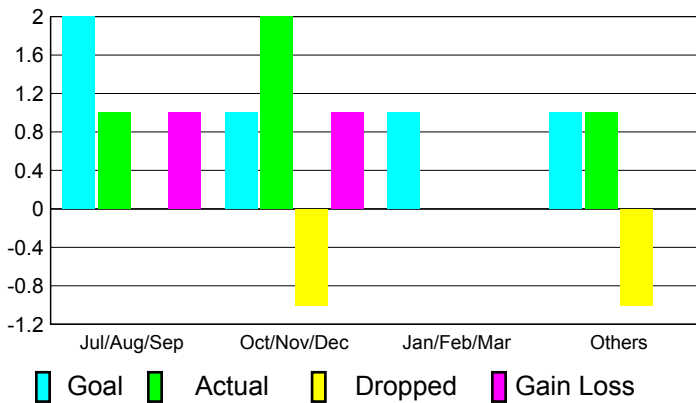

2010-2011 GMT Reports for District (or Undistricted) **District S 2**

GMT: Mr. Pedro Mario Marrello

Location: BOLIVIA

GMT CA: 3

CLUBS

Club Results 2010-2011

Clubs 2009-2010

Month	New Club Goal	Actual New Clubs	Actual Dropped Clubs	Gain/Loss of Clubs	Gain/Loss of Clubs
Jul/Aug/Sep	2	1	0	1	-2
Oct/Nov/Dec	1	2	-1	1	1
Jan/Feb/Mar	1	0	0	0	0
Apr/May/June	1	1	-1	0	0
Totals	5	4	-2	2	-1

Club Results 2010-2011

Goal, New, Dropped, Gain/Loss

Comparison of Club Gain/Loss

Current Year Compared to the Previous Year