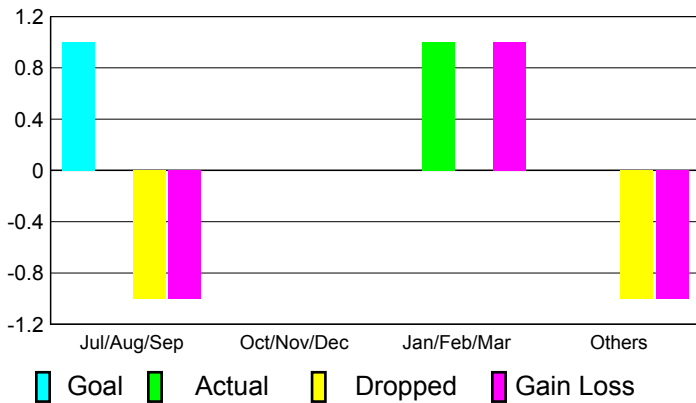

2010-2011 GMT Reports for District (or Undistricted) **District O 3**

GMT: **Mr. Pedro Mario Marrello**

Location: **ARGENTINA**

GMT CA: **3**

CLUBS

Club Results
2010-2011

Clubs
2009-2010

Month	New Club Goal	Actual New Clubs	Actual Dropped Clubs	Gain/Loss of Clubs	Gain/Loss of Clubs
Jul/Aug/Sep	1	0	-1	-1	0
Oct/Nov/Dec	0	0	0	0	0
Jan/Feb/Mar	0	1	0	1	0
Apr/May/June	0	0	-1	-1	0
Totals	1	1	-2	-1	0

Club Results 2010-2011

Goal, New, Dropped, Gain/Loss

Comparison of Club Gain/Loss

Current Year Compared to the Previous Year