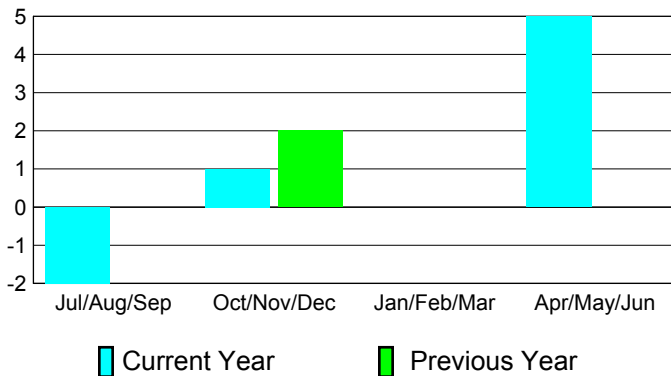

2010-2011 GMT Reports for District (or Undistricted) **District O 2**

GMT: **Mr. Pedro Mario Marrello**

Location: **ARGENTINA**

GMT CA: **3**

CLUBS

Club Results 2010-2011

Clubs 2009-2010

Month	New Club Goal	Actual New Clubs	Actual Dropped Clubs	Gain/Loss of Clubs	Gain/Loss of Clubs
Jul/Aug/Sep	1	0	-2	-2	0
Oct/Nov/Dec	0	1	0	1	2
Jan/Feb/Mar	0	0	0	0	0
Apr/May/June	1	5	0	5	0
Totals	2	6	-2	4	2

Club Results 2010-2011

Goal, New, Dropped, Gain/Loss

Comparison of Club Gain/Loss

Current Year Compared to the Previous Year

YTD Status Quo Clubs 2010-2011

Status Quo Clubs Compared to Status Quo Members

MEMBERSHIP

Membership Results 2010-2011

Membership 2009-2010

Month	Net Memb Goal	Actual New Memb	Actual Dropped Memb	Gain/Loss of Memb	Gain/Loss of Memb
Jul/Aug/Sep	100	78	-53	25	-25
Oct/Nov/Dec	40	92	-32	60	89
Jan/Feb/Mar	20	32	-27	5	-13
Apr/May/June	30	256	-67	189	-43
Totals	190	458	-179	279	8

Membership Results 2010-2011

Goal, New, Dropped, Gain/Loss

Comparison of Membership Gain/Loss

Current Year Compared to the Previous Year

Gender Comparison 2010-2011

Male

Female