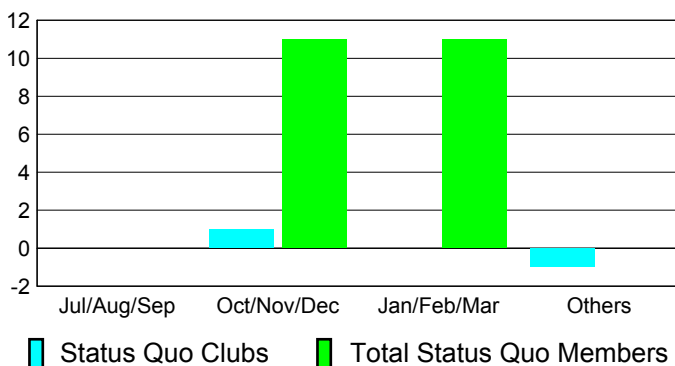

YTD Status Quo Clubs 2010-2011

Status Quo Clubs Compared to Status Quo Members

MEMBERSHIP

Membership Results
2010-2011

Membership
2009-2010

Month	Net Memb Goal	Actual New Memb	Actual Dropped Memb	Gain/Loss of Memb	Gain/Loss of Memb
Jul/Aug/Sep	50	19	-42	-23	-13
Oct/Nov/Dec	20	29	-19	10	25
Jan/Feb/Mar	0	33	-11	22	-8
Apr/May/June	0	23	-32	-9	0
Totals	70	104	-104	0	4