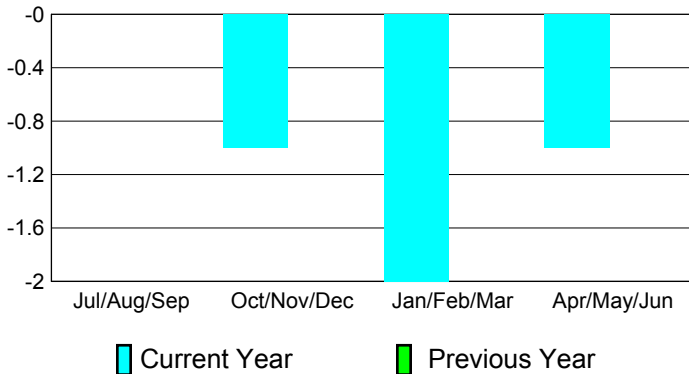

2010-2011 GMT Reports for District (or Undistricted) **District J 1**

GMT: **Mr. Pedro Mario Marrello**

Location: **URUGUAY**

GMT CA: **3**

CLUBS

Club Results 2010-2011

Clubs 2009-2010

Month	New Club Goal	Actual New Clubs	Actual Dropped Clubs	Gain/Loss of Clubs	Gain/Loss of Clubs
Jul/Aug/Sep	0	0	0	0	0
Oct/Nov/Dec	0	0	-1	-1	0
Jan/Feb/Mar	1	0	-2	-2	0
Apr/May/Jun	0	0	-1	-1	0
Totals	1	0	-4	-4	0

Club Results 2010-2011

Goal, New, Dropped, Gain/Loss

Comparison of Club Gain/Loss

Current Year Compared to the Previous Year

YTD Status Quo Clubs 2010-2011

Status Quo Clubs Compared to Status Quo Members

MEMBERSHIP

Membership Results 2010-2011

Membership 2009-2010

Month	Net Memb Goal	Actual New Memb	Actual Dropped Memb	Gain/Loss of Memb	Gain/Loss of Memb
Jul/Aug/Sep	5	7	-11	-4	2
Oct/Nov/Dec	5	29	-27	2	-5
Jan/Feb/Mar	20	5	-19	-14	1
Apr/May/Jun	5	45	-21	24	2
Totals	35	86	-78	8	0

Membership Results 2010-2011

Goal, New, Dropped, Gain/Loss

Comparison of Membership Gain/Loss

Current Year Compared to the Previous Year

Gender Comparison 2010-2011

Jul/Aug/Sep

Oct/Nov/Dec

Jan/Feb/Mar

Apr/May/Jun

Male

Female