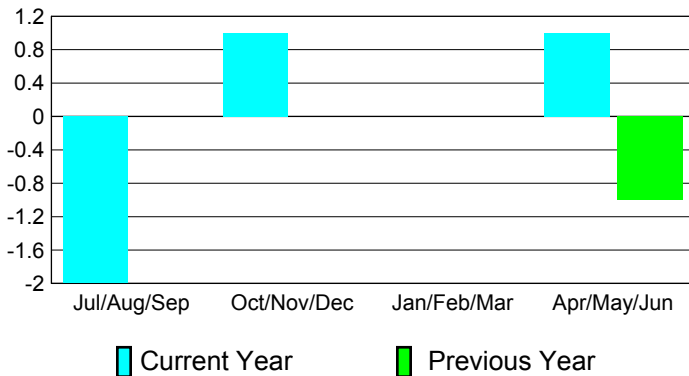

2010-2011 GMT Reports for District (or Undistricted) **District O 4**

GMT: **Mr. Pedro Mario Marrello**

Location: **ARGENTINA**

GMT CA: **3**

CLUBS

Club Results
2010-2011

Clubs
2009-2010

Month	New Club Goal	Actual New Clubs	Actual Dropped Clubs	Gain/Loss of Clubs	Gain/Loss of Clubs
Jul/Aug/Sep	0	0	-2	-2	0
Oct/Nov/Dec	2	1	0	1	0
Jan/Feb/Mar	0	0	0	0	0
Apr/May/June	0	1	0	1	-1
Totals	2	2	-2	0	-1

Club Results 2010-2011

Goal, New, Dropped, Gain/Loss

Comparison of Club Gain/Loss

Current Year Compared to the Previous Year

YTD Status Quo Clubs 2010-2011

Status Quo Clubs Compared to Status Quo Members

MEMBERSHIP

Membership Results
2010-2011

Membership
2009-2010

Month	Net Memb Goal	Actual New Memb	Actual Dropped Memb	Gain/Loss of Memb	Gain/Loss of Memb
Jul/Aug/Sep	-20	36	-45	-9	-1
Oct/Nov/Dec	60	60	-30	30	28
Jan/Feb/Mar	0	20	-20	0	-5
Apr/May/June	-10	66	-30	36	-6
Totals	30	182	-125	57	16

Membership Results 2010-2011

Goal, New, Dropped, Gain/Loss

Comparison of Membership Gain/Loss

Current Year Compared to the Previous Year

Gender Comparison 2010-2011

Jul/Aug/Sep

Oct/Nov/Dec

Jan/Feb/Mar

Apr/May/June

Male

Female