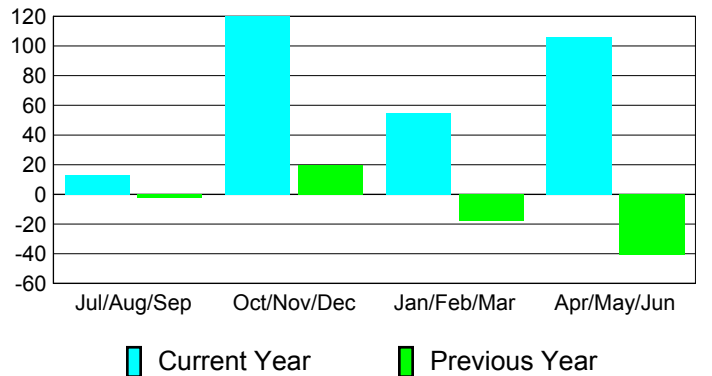

Gender Comparison 2010-2011

Jul/Aug/Sep

Oct/Nov/Dec

Jan/Feb/Mar

Apr/May/Jun

Male

Female