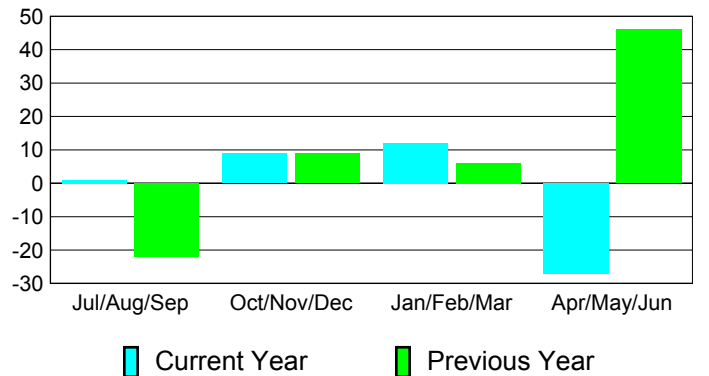

Gender Comparison 2010-2011

Jul/Aug/Sep

Oct/Nov/Dec

Jan/Feb/Mar

Apr/May/June

Male

Female