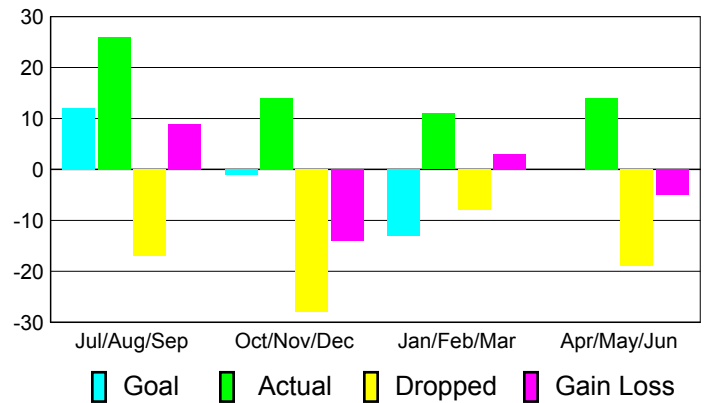

Membership Results 2010-2011

Goal, New, Dropped, Gain/Loss

Comparison of Membership Gain/Loss

Current Year Compared to the Previous Year