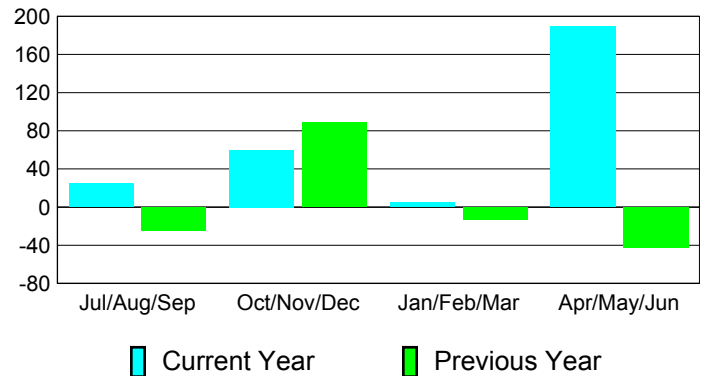

Gender Comparison 2010-2011

Male

Female