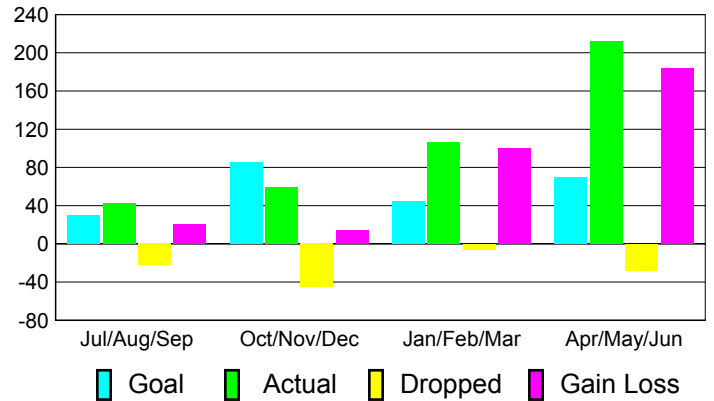

Membership Results 2010-2011

Goal, New, Dropped, Gain/Loss

Comparison of Membership Gain/Loss

Current Year Compared to the Previous Year