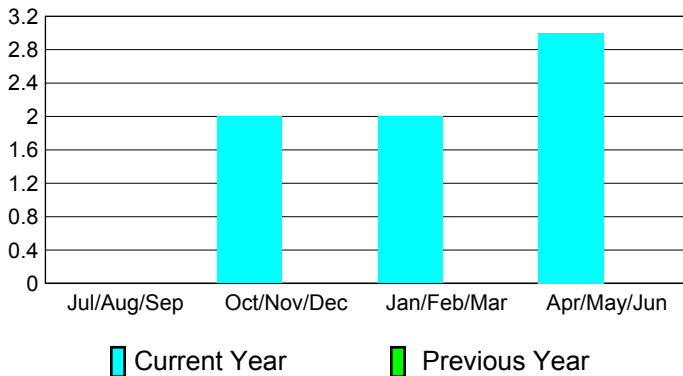

2010-2011 GMT Reports for District (or Undistricted) **District M 2**

GMT: **Mr. Pedro Mario Marrello**

Location: **PARAGUAY**

GMT CA: **3**

CLUBS

Club Results 2010-2011

Clubs 2009-2010

Month	New Club Goal	Actual New Clubs	Actual Dropped Clubs	Gain/Loss of Clubs	Gain/Loss of Clubs
Jul/Aug/Sep	1	0	0	0	0
Oct/Nov/Dec	0	2	0	2	0
Jan/Feb/Mar	0	2	0	2	0
Apr/May/Jun	0	3	0	3	0
Totals	1	7	0	7	0

Club Results 2010-2011

Goal, New, Dropped, Gain/Loss

Comparison of Club Gain/Loss

Current Year Compared to the Previous Year

YTD Status Quo Clubs 2010-2011

Status Quo Clubs Compared to Status Quo Members

MEMBERSHIP

Membership Results 2010-2011

Membership 2009-2010

Month	Net Memb Goal	Actual New Memb	Actual Dropped Memb	Gain/Loss of Memb	Gain/Loss of Memb
Jul/Aug/Sep	30	23	-10	13	-2
Oct/Nov/Dec	25	142	-22	120	20
Jan/Feb/Mar	45	68	-13	55	-18
Apr/May/Jun	100	147	-41	106	-41
Totals	200	380	-86	294	-41

Membership Results 2010-2011

Goal, New, Dropped, Gain/Loss

Comparison of Membership Gain/Loss

Current Year Compared to the Previous Year

Gender Comparison 2010-2011

Jul/Aug/Sep

Oct/Nov/Dec

Jan/Feb/Mar

Apr/May/Jun

Male

Female