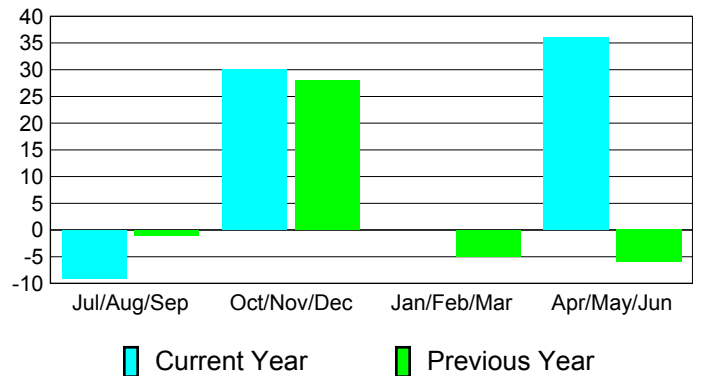

Gender Comparison 2010-2011

Jul/Aug/Sep

Oct/Nov/Dec

Jan/Feb/Mar

Apr/May/June

Male

Female