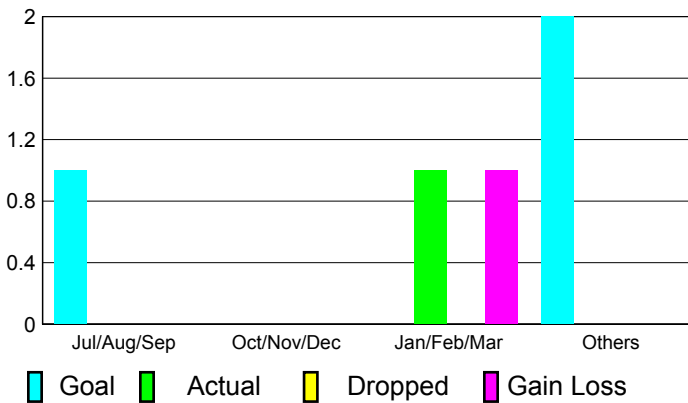

2010-2011 GMT Reports for District (or Undistricted) **District O 5**

GMT: **Mr. Pedro Mario Marrello**

Location: **ARGENTINA**

GMT CA: **3**

CLUBS

**Club Results
2010-2011**

**Clubs
2009-2010**

Month	New Club Goal	Actual New Clubs	Actual Dropped Clubs	Gain/Loss of Clubs	Gain/Loss of Clubs
Jul/Aug/Sep	1	0	0	0	-1
Oct/Nov/Dec	0	0	0	0	1
Jan/Feb/Mar	0	1	0	1	0
Apr/May/June	2	0	0	0	1
Totals	3	1	0	1	1

Club Results 2010-2011

Goal, New, Dropped, Gain/Loss

Comparison of Club Gain/Loss

Current Year Compared to the Previous Year