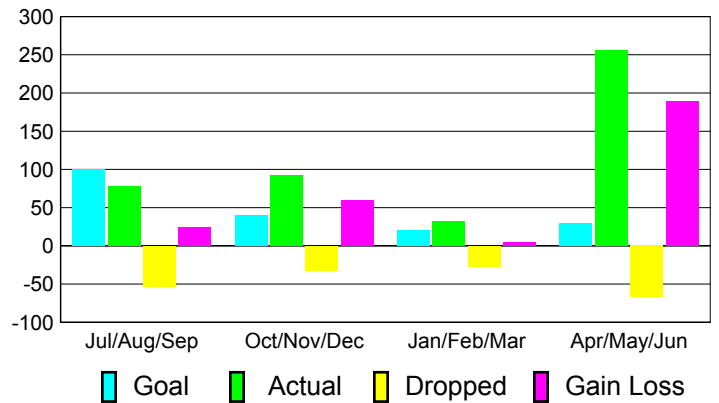

Membership Results 2010-2011

Goal, New, Dropped, Gain/Loss

Comparison of Membership Gain/Loss

Current Year Compared to the Previous Year