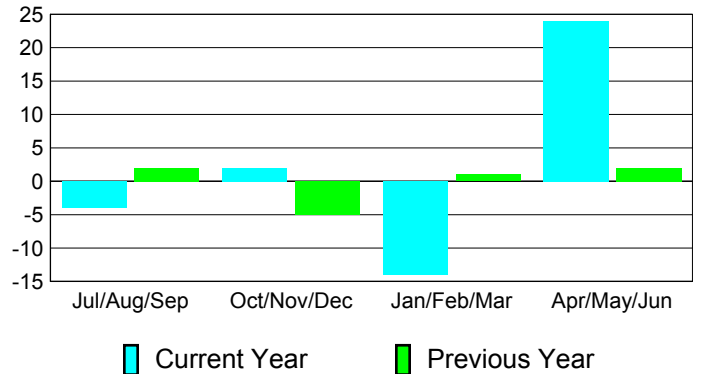

Gender Comparison 2010-2011

Jul/Aug/Sep

Oct/Nov/Dec

Jan/Feb/Mar

Apr/May/Jun

Male

Female