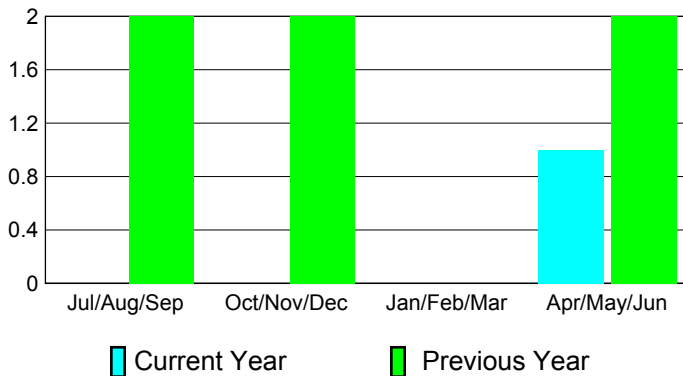

2010-2011 GMT Reports for District (or Undistricted) **District O 1**

GMT: **Mr. Pedro Mario Marrello**

Location: **ARGENTINA**

GMT CA: **3**

CLUBS

Club Results 2010-2011

Clubs 2009-2010

Month	New Club Goal	Actual New Clubs	Actual Dropped Clubs	Gain/Loss of Clubs	Gain/Loss of Clubs
Jul/Aug/Sep	2	0	0	0	2
Oct/Nov/Dec	1	0	0	0	2
Jan/Feb/Mar	0	0	0	0	0
Apr/May/June	0	1	0	1	2
Totals	3	1	0	1	6

Club Results 2010-2011

Goal, New, Dropped, Gain/Loss

Comparison of Club Gain/Loss

Current Year Compared to the Previous Year

YTD Status Quo Clubs 2010-2011

Status Quo Clubs Compared to Status Quo Members

MEMBERSHIP

Membership Results 2010-2011

Membership 2009-2010

Month	Net Memb Goal	Actual New Memb	Actual Dropped Memb	Gain/Loss of Memb	Gain/Loss of Memb
Jul/Aug/Sep	60	38	-29	9	46
Oct/Nov/Dec	35	20	-27	-7	67
Jan/Feb/Mar	5	7	-22	-15	-11
Apr/May/June	15	54	-12	42	82
Totals	115	119	-90	29	184

Membership Results 2010-2011

Goal, New, Dropped, Gain/Loss

Comparison of Membership Gain/Loss

Current Year Compared to the Previous Year

Gender Comparison 2010-2011

Jul/Aug/Sep

Oct/Nov/Dec

Jan/Feb/Mar

Apr/May/June

Male

Female