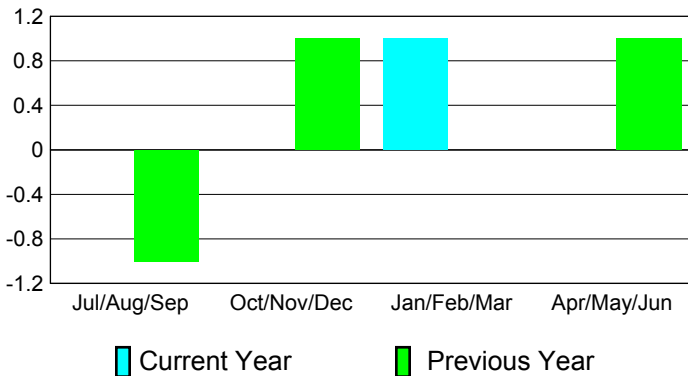

2010-2011 GMT Reports for District (or Undistricted) **District O 5**

GMT: **Mr. Pedro Mario Marrello**

Location: **ARGENTINA**

GMT CA: **3**

CLUBS

**Club Results
2010-2011**

**Clubs
2009-2010**

Month	New Club Goal	Actual New Clubs	Actual Dropped Clubs	Gain/Loss of Clubs	Gain/Loss of Clubs
Jul/Aug/Sep	1	0	0	0	-1
Oct/Nov/Dec	0	0	0	0	1
Jan/Feb/Mar	0	1	0	1	0
Apr/May/June	2	0	0	0	1
Totals	3	1	0	1	1

Club Results 2010-2011

Goal, New, Dropped, Gain/Loss

Comparison of Club Gain/Loss

Current Year Compared to the Previous Year

YTD Status Quo Clubs 2010-2011

Status Quo Clubs Compared to Status Quo Members

MEMBERSHIP

**Membership Results
2010-2011**

**Membership
2009-2010**

Month	Net Memb Goal	Actual New Memb	Actual Dropped Memb	Gain/Loss of Memb	Gain/Loss of Memb
Jul/Aug/Sep	50	26	-25	1	-22
Oct/Nov/Dec	55	32	-23	9	9
Jan/Feb/Mar	15	34	-22	12	6
Apr/May/June	80	32	-59	-27	46
Totals	200	124	-129	-5	39

Membership Results 2010-2011

Goal, New, Dropped, Gain/Loss

Comparison of Membership Gain/Loss

Current Year Compared to the Previous Year

Gender Comparison 2010-2011

Jul/Aug/Sep

Oct/Nov/Dec

Jan/Feb/Mar

Apr/May/June

Male

Female