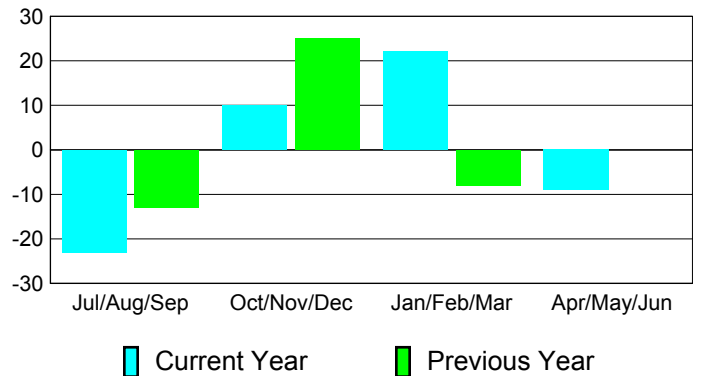

Gender Comparison 2010-2011

Jul/Aug/Sep

Oct/Nov/Dec

Jan/Feb/Mar

Apr/May/June

Male

Female