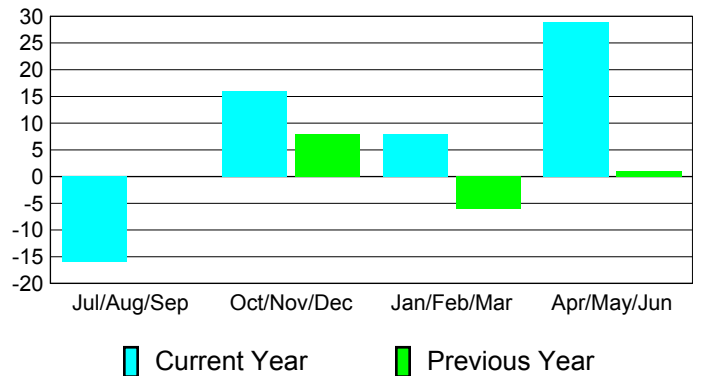

Gender Comparison 2010-2011

Jul/Aug/Sep

Oct/Nov/Dec

Jan/Feb/Mar

Apr/May/June

Male

Female