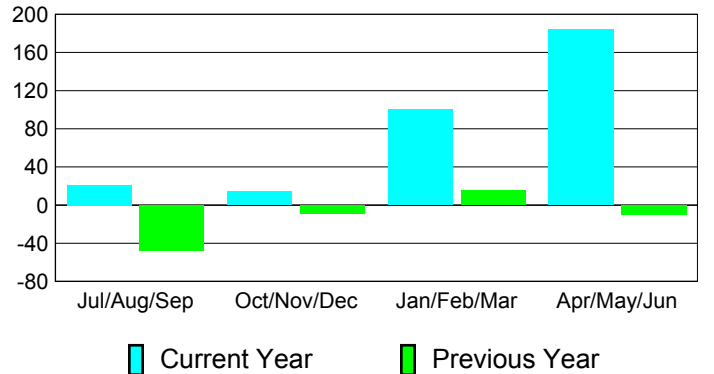

Gender Comparison 2010-2011

Jul/Aug/Sep

Oct/Nov/Dec

Jan/Feb/Mar

Apr/May/Jun

Male

Female