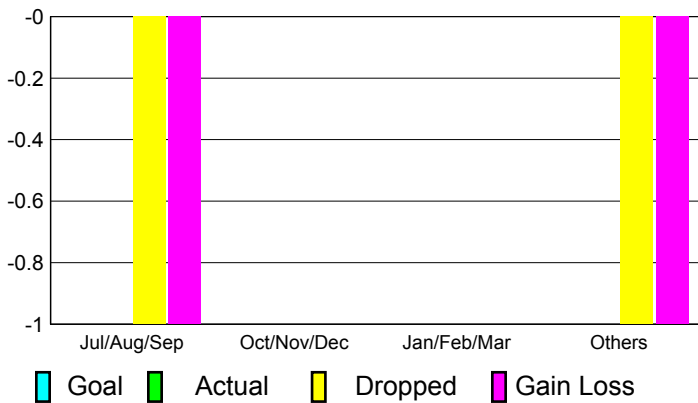

2010-2011 GMT Reports for District (or Undistricted) **District J 3**

GMT: Mr. Pedro Mario Marrello

Location: URUGUAY

GMT CA: 3

CLUBS

Club Results
2010-2011

Clubs
2009-2010

Month	New Club Goal	Actual New Clubs	Actual Dropped Clubs	Gain/Loss of Clubs	Gain/Loss of Clubs
Jul/Aug/Sep	0	0	-1	-1	0
Oct/Nov/Dec	0	0	0	0	1
Jan/Feb/Mar	0	0	0	0	0
Apr/May/June	0	0	-1	-1	0
Totals	0	0	-2	-2	1

Club Results 2010-2011

Goal, New, Dropped, Gain/Loss

Comparison of Club Gain/Loss

Current Year Compared to the Previous Year